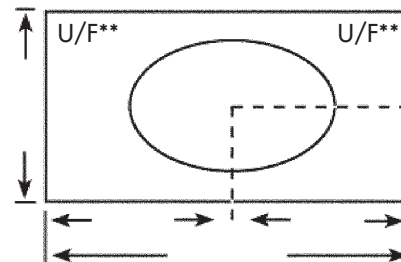

Standard Tops

Both ends of standard tops will be finished.

- Oval Bowl Color** White Biscuit
- Rectangle Bowl Color** White Biscuit
- Faucet Drilling** Single 4" 8" 8" Arch
- *Side Splash** Left Right

Custom Tops (Single & Double Bowl)

- Oval Bowl Color** White Biscuit
- Rectangle Bowl Color** White Biscuit
- Faucet Drilling** Single 4" 8" 8" Arch
- *Side Splash** Left Right
- *Edge Treatment** Bull Nose Bevel Ogee Demi-Bull Nose

- Oval Bowl Color** White Biscuit
- Rectangle Bowl Color** White Biscuit
- Faucet Drilling** Single 4" 8" 8" Arch
- *Side Splash** Left Right
- *Edge Treatment** Bull Nose Bevel Ogee Demi-Bull Nose

*Additional costs associated with options.

**Indicate unfinished or finished edge by circling "U" for unfinished and "F" for finished in the diagram.

Due to the nature of cast polymer products, we require an allowance for an 1/4" variance on the measurement of each finished piece. The only way to get the product to the exact size is to sand it down, leaving an unfinished edge.