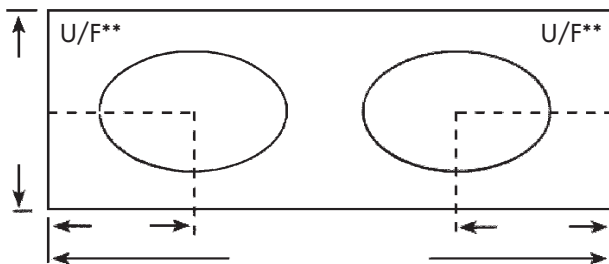

Standard Tops

Both ends of standard tops will be finished.

- Oval Bowl Color** White Biscuit
- Rectangle Bowl Color** White Biscuit
- Faucet Drilling** Single 4" 8" 8" Arch
- *Side Splash** Left Right

Custom Tops (Single & Double Bowl)

- Oval Bowl Color** White Biscuit
- Rectangle Bowl Color** White Biscuit
- Faucet Drilling** Single 4" 8" 8" Arch
- *Side Splash** Left Right
- *Edge Treatment** Bull Nose Bevel Ogee Demi-Bull Nose

- Oval Bowl Color** White Biscuit
- Rectangle Bowl Color** White Biscuit
- Faucet Drilling** Single 4" 8" 8" Arch
- *Side Splash** Left Right
- *Edge Treatment** Bull Nose Bevel Ogee Demi-Bull Nose

*Additional costs associated with options.

**Indicate unfinished or finished edge by circling "U" for unfinished and "F" for finished in the diagram.

Due to the nature of cast polymer products, we require an allowance for an 1/4" variance on the measurement of each finished piece. The only way to get the product to the exact size is to sand it down, leaving an unfinished edge.