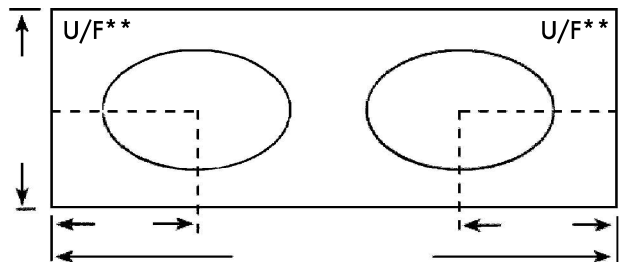

Rectangle UMB Bowl Color White Biscuit

Rectangle UMB bowls are only available on depths 22 1/4"

Faucet Drilling Single 4" 8" 8" Arch

*Side Splash Left Right

Custom Top (Single & Double Bowl)

Oval UMB Bowl Color White Biscuit

Rectangle UMB Bowl Color White Biscuit

Rectangle UMB bowls are only available on depths 22 1/4"

Faucet Drilling Single 4" 8" 8" Arch

*Side Splash Left Right

*Edge Treatment Bull Nose Bevel Ogee Demi-Bull Nose