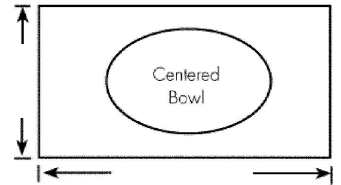

P.O. # _____

Store Name _____ Date Ordered _____ Designer _____

Please fax all quotes to (315) 536-7273 or email to info@remeecasting.com.

Color Options

1. **Group 1**
2. ☐ Wheat
   - ☐ Burlywood
   - ☐ Meteorite
   - ☐ Tiger Skin White

1. **Group 2**
2. ☐ Ubatuba
   - ☐ Elysian
   - ☐ Rio Roca

1. **Group 3**
2. ☐ Absolute Black
   - ☐ Luna Bai
   - ☐ Marron Desert
   - ☐ Sandstorm
   - ☐ Venice Gold

Standard Top

Both ends of standard tops will be finished.

Oval UMB Bowl Color ☐ White ☐ Biscuit

Rectangle UMB Bowl Color ☐ White ☐ Biscuit

Rectangle UMB bowls are only available on depths 22 1/4"

Faucet Drilling ☐ Single ☐ 4" ☐ 8" ☐ 8" Arch

*Side Splash ☐ Left ☐ Right