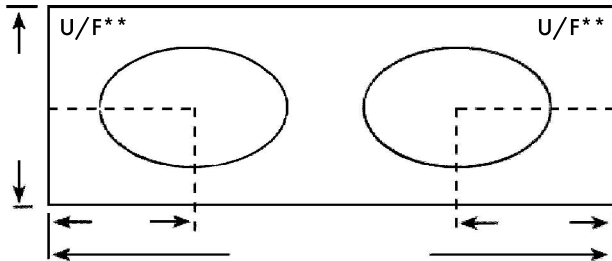

Oval UMB Bowl Color White Biscuit

Rectangle UMB Bowl Color White Biscuit

Rectangle UMB bowls are only available on depths 2 1/4" or greater

Faucet Drilling Single 4" 8" 8" Arch

*** Side Splash** Left Right

*** Edge Treatment** Bull Nose Bevel Ogee Demi-Bull Nose

Oval UMB Bowl Color White Biscuit

Rectangle UMB Bowl Color White Biscuit

Rectangle UMB bowls are only available on depths 2 1/4" or greater

Faucet Drilling Single 4" 8" 8" Arch