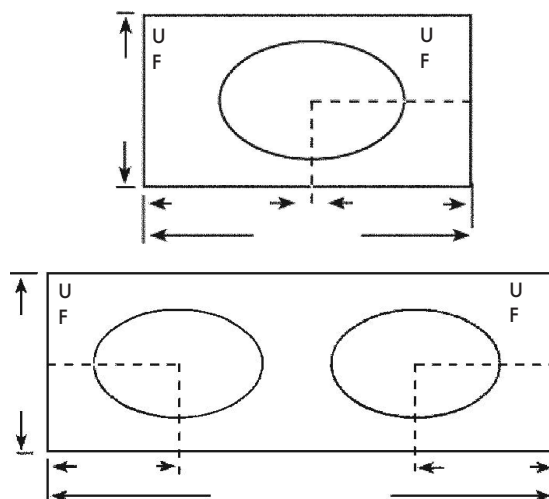

Left

Right

Standard Top

Both ends of standard tops will be finished.

Integral Solid Surface Oval Bowl

White Bisque

Integral Solid Surface Rectangular Bowl *upcharge to change*

White Bisque

Porcelain Oval Undermount Bowl

White Bisque

Porcelain Rectangle Undermount Bowl

White Bisque

Comments: _____

Rectangular undermount & integral bowls are only available in depth 22 1/4"

Custom Top (Single & Double Bowl)

Comments: _____

Rectangular undermount & integral bowls are only available in depth 22 1/4"

****Edge Treatment:** Bull Nose Bevel Ogee
Demi-Bull Eased Edge

*Additional costs associated with options.

**Indicate unfinished or finished edge by "U" for unfinished and "F" for finished in the diagram.