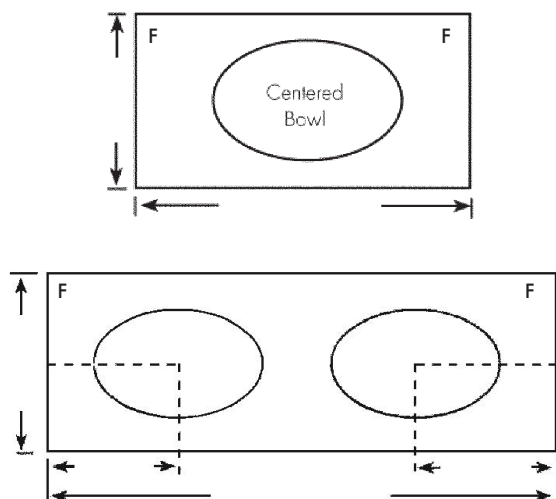

Horizon

Sanded White Pepper

Faucet Drilling

Single

4"

8"

8" Arch

***Side Splash**

Left

Right

Standard Top

Both ends of standard tops will be finished.

Integral Solid Surface Oval Bowl

White Bisque

Integral Solid Surface Rectangular Bowl *upcharge to change*

White Bisque

Porcelain Oval Undermount Bowl

White Bisque

Porcelain Rectangle Undermount Bowl

White Bisque

Comments: _____

Rectangular undermount & integral bowls are only available in depth 22 1/4"

Custom Top (Single & Double Bowl)