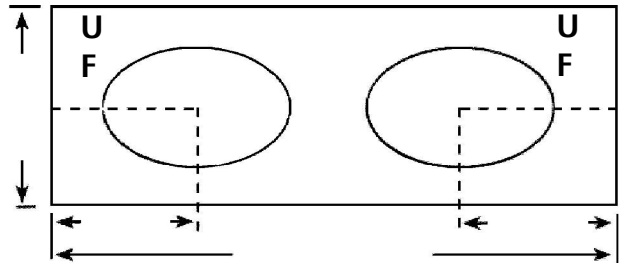

Oval UMB Bowl Color White Biscuit

Rectangle UMB Bowl Color White Biscuit

Rectangle UMB bowls are only available on depths 2 1/4" or greater

Faucet Drilling Single 4" 8" 8" Arch

*** Side Splash** Left Right

*** Edge Treatment** Bull Nose Bevel Ogee Demi-Bull Nose

Oval UMB Bowl Color White Biscuit

Rectangle UMB Bowl Color White Biscuit

Rectangle UMB bowls are only available on depths 2 1/4" or greater

Faucet Drilling Single 4" 8" 8" Arch