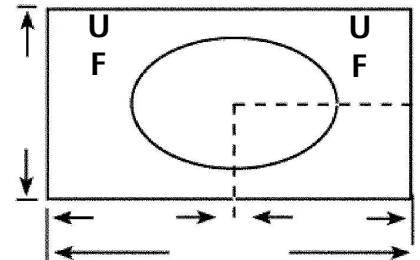

Rectangle UMB Bowl Color White Biscuit

Rectangle UMB bowls are only available on depths 22 1/4"

Faucet Drilling Single 4" 8" 8" Arch

***Side Splash** Left Right

Custom Top (Single & Double Bowl)

Oval UMB Bowl Color White Biscuit