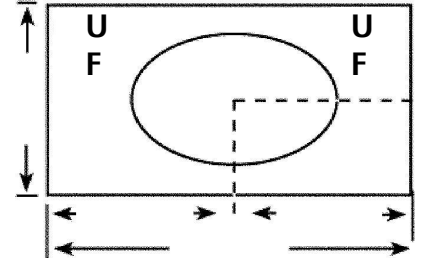

Please email all quotes to info@remeecasting.com or fax to (315) 536-7273 P.O. # _____

Store Name _____ Date Ordered _____ Designer _____

Order _____ of _____

Color Options

Group 1 Wheat
Burlywood
Meteorite
Tiger Skin White

Group 2 Ubatuba
Elysian
Rio Roca

Group 3 Absolute Black
Luna Bai
Marron Desert
Sandstorm
Venice Gold

Comments:

Custom Top (Single & Double Bowl)

Both ends of custom top will be finished with an eased edge unless upgraded to a profile edge option.

Oval UMB Bowl Color White Biscuit

Rectangle UMB Bowl Color White Biscuit

Rectangle UMB bowls are only available on depths 2 1/4" or greater

Faucet Drilling Single 4" 8" 8" Arch

* Side Splash Left Right

* Edge Treatment Bull Nose Bevel Ogee ☐ Demi-Bull Nose