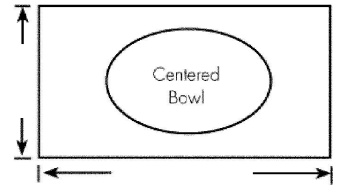

Please email all quotes to info@remeecasting.com or fax to (315) 536-7273 P.O. # _____

Store Name _____ Date Ordered _____ Designer _____

Order _____ of _____

Color Options

1. **Group 1**
2. Wheat
   - Burlywood
   - Meteorite
   - Tiger Skin White

1. **Group 2**
2. Ubatuba
   - Elysian
   - Rio Roca

1. **Group 3**
2. Absolute Black
   - Luna Bai
   - Marron Desert
   - Sandstorm
   - Venice Gold

Comments:

Standard Top

Both ends of standard tops will be finished.

Oval UMB Bowl Color   White   Biscuit

Rectangle UMB Bowl Color   White   Biscuit

Rectangle UMB bowls are only available on depths 22 1/4"

Faucet Drilling   Single   4"   8"   8" Arch

*Side Splash   Left   Right