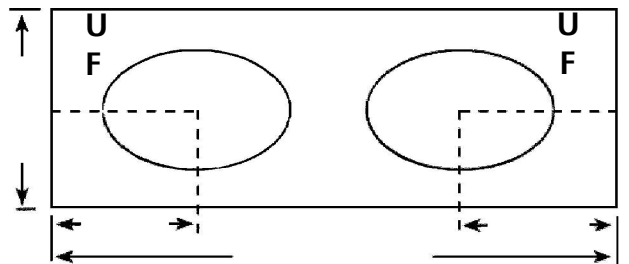

Rectangle UMB Bowl Color White Biscuit

Rectangle UMB bowls are only available on depths 22 1/4"

Faucet Drilling Single 4" 8" 8" Arch

***Side Splash** Left Right

Custom Top (Single & Double Bowl)

Oval UMB Bowl Color White Biscuit

Rectangle UMB Bowl Color White Biscuit

Rectangle UMB bowls are only available on depths 22 1/4"

Faucet Drilling Single 4" 8" 8" Arch

***Side Splash** Left Right

***Edge Treatment** Bull Nose Bevel Ogee Demi-Bull Nose